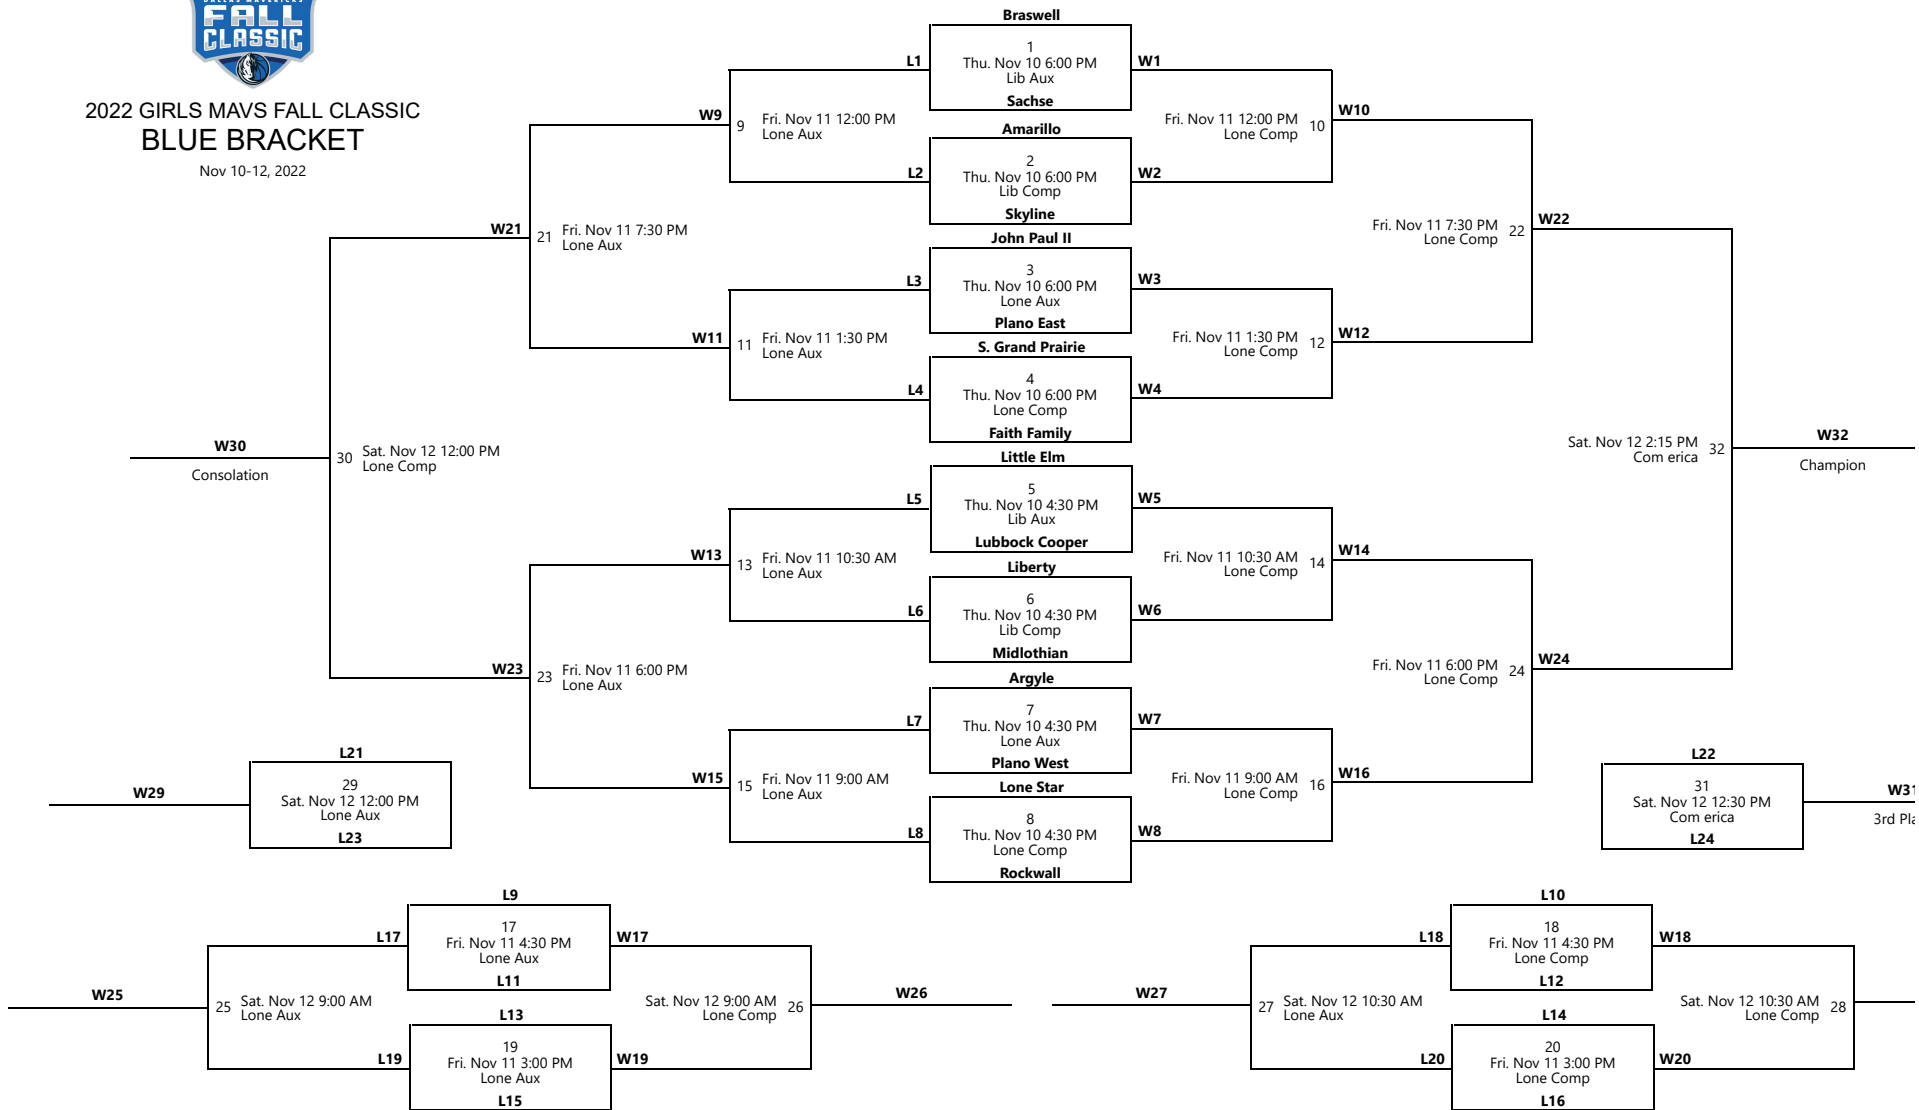

2022 GIRLS MAVS FALL CLASSIC
BLUE BRACKET

Nov 10-12, 2022

Com erica - Comerica Center Main Lib Aux - Liberty High School Auxiliary Gym Lib Comp - Liberty High School Competition Gym Lone Aux - Lone Star High School Auxiliary Gym
Lone Comp - Lone Star High School Competition Gym

Home (Top), Away (Bottom)

Revised 10/17/2022 4:35 PM - Powered by Exposure Basketball Events